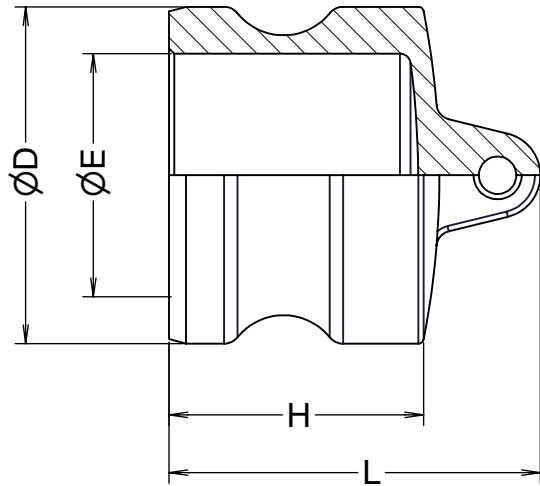

Part No.	75-DP	100-DP	125-DP	150-DP	200-DP	250-DP	300-DP	400-DP	
Size	mm	20	25	32	40	50	65	80	100
	inches	3/4	1	1-1/4	1-1/2	2	2-1/2	3	4
ØD	32	36.7	45.5	53.4	63	75.8	91.5	119.5	
ØE	21	24	28.5	36	46	57	73	101	
H	25	31	37	38	43	50	46	52	
L	37	43	49	57	56	65	65	74	
Weight(kg)	0.03	0.05	0.09	0.13	0.15	0.2	0.3	0.63	

Units:mm

Section R-R

1	Body	AC4D-T6	1	
ITEM	PART NAME	MATERIAL	Q'TY	REMARKS
CUSTOMER		TITLE		
		MAX-LOK		
		MAX-DP ダストプラグ		
DATE	SCALE	DRAW	APPR	
Oct.28'04	none	ToMo		
DWG No.				
MAX-DP-01AL-AC4D		3		
		 FULLNESS JAPAN CORPORATION.		