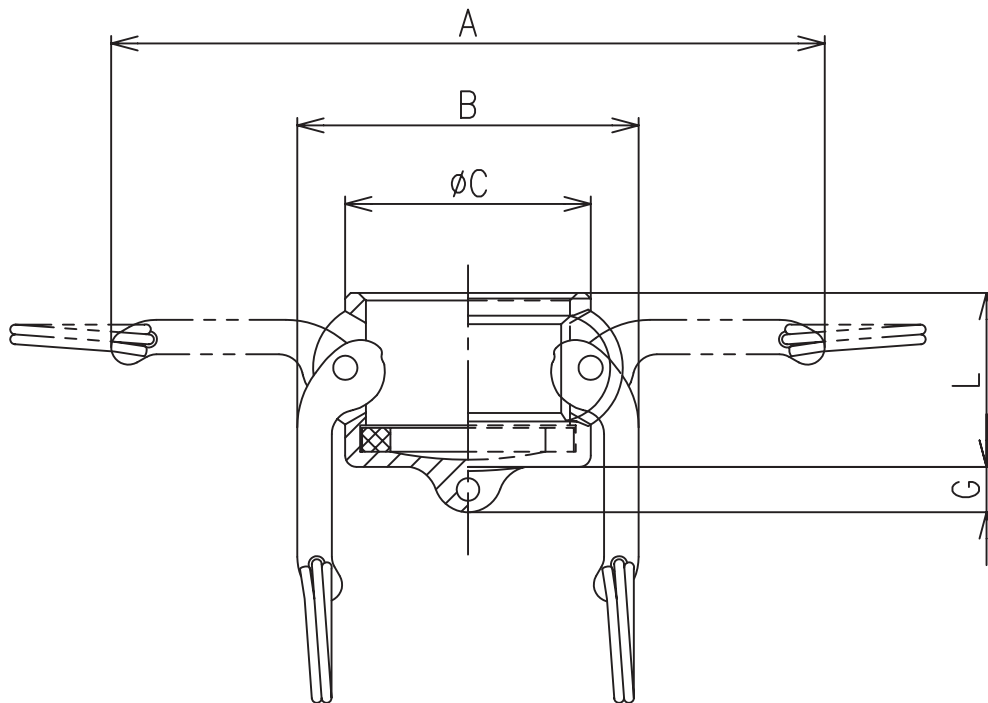

BILL OF MAT'L

ITEM	REQ.		MAT'L	DESCRIPTION
	WORKING	SPARE		

Dimensional sketch for AL/BR Kamlok-dust-caps 634-B												
dim.	1/2"	3/4"	1"	1.1/4"	1.1/2"	2"	2.1/2"	3"	4"	5"	6"	8"
A	—	116	125	181	189	199	210	254	282	307	409	474
B	—	54	61	83	91	101	112	138	166	191	255	320
C	—	41	47	58	65	75	90	108	140	165	198	264
G	—	10	12	11	12	12	14	15	12	13	16	15
L	—	34	41	47	46	52	56	59	59	63	68	102
Dimensions in mm.												

TITLE Kamlok dust-cap. 634-B AL/BR	CUSTOMER			NO.
	MAT'L AL/BR	DRAWN	DATE 98,05,12	REFERENCE
株式会社トヨックス	WEIGHT	CHECKED		
	SCALE NONE	APPROVED	DWG. NO. CDS-A-58-1	△